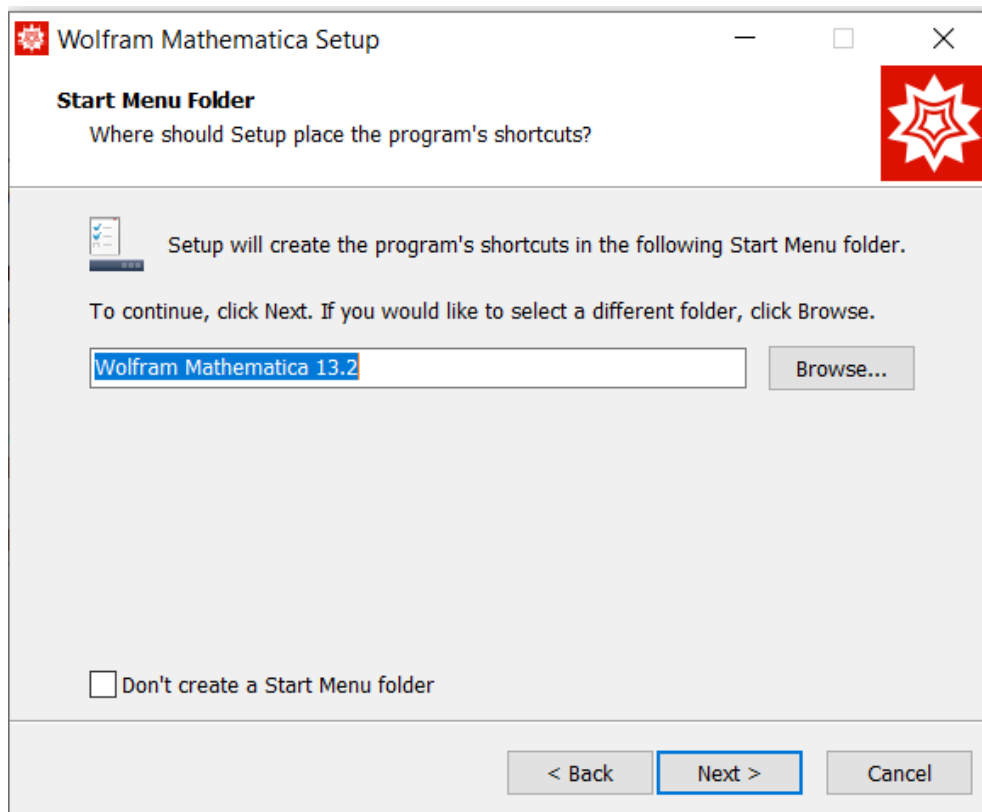

Click **Next**.