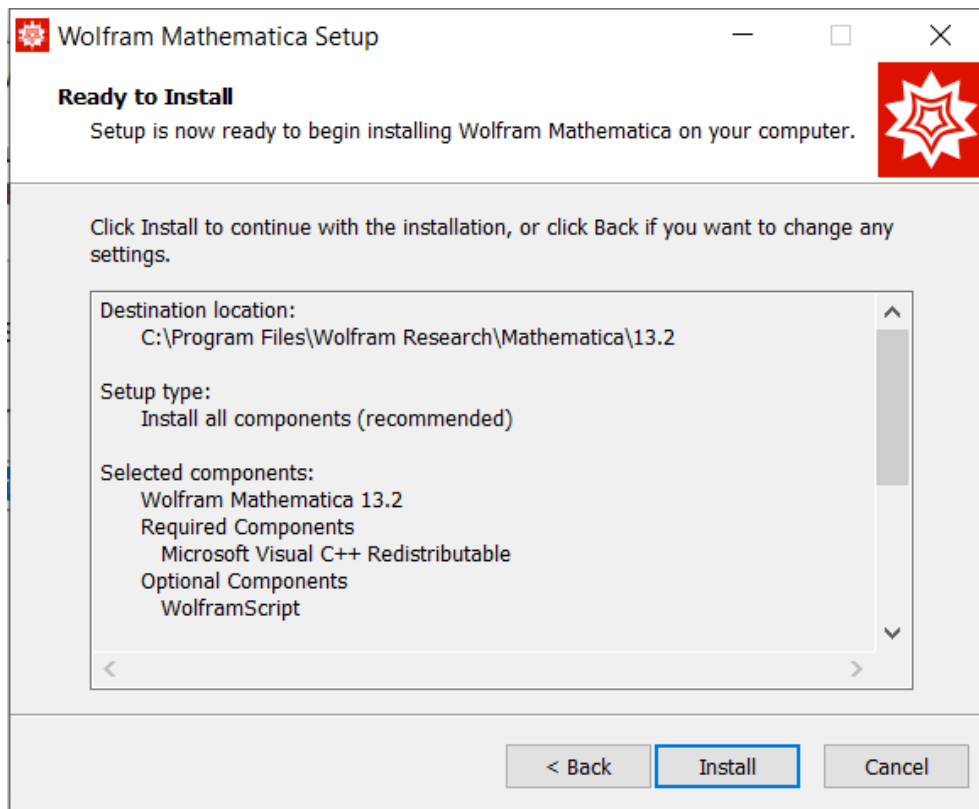

Click **Next**.

Click **Next**.

Click **Next**.

Click **Next**.

Click **Install** and wait for the installation to finish:

Click on **Finish**.

The installation is finished, the computer will be restarted.

SOFTWARE ACTIVATION