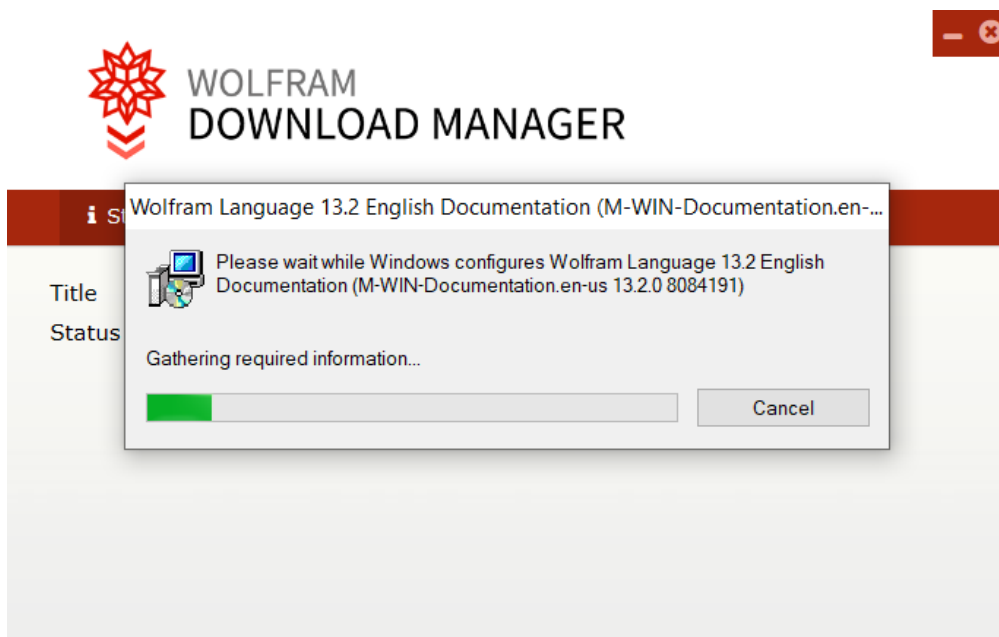

Double-click the downloaded file (.exe)

Click on **Next**.

Wait for the installer to download to your computer:

Click on **Launch**: at this stage the Mathematica documentation is installed first

Wait for the download to finish.