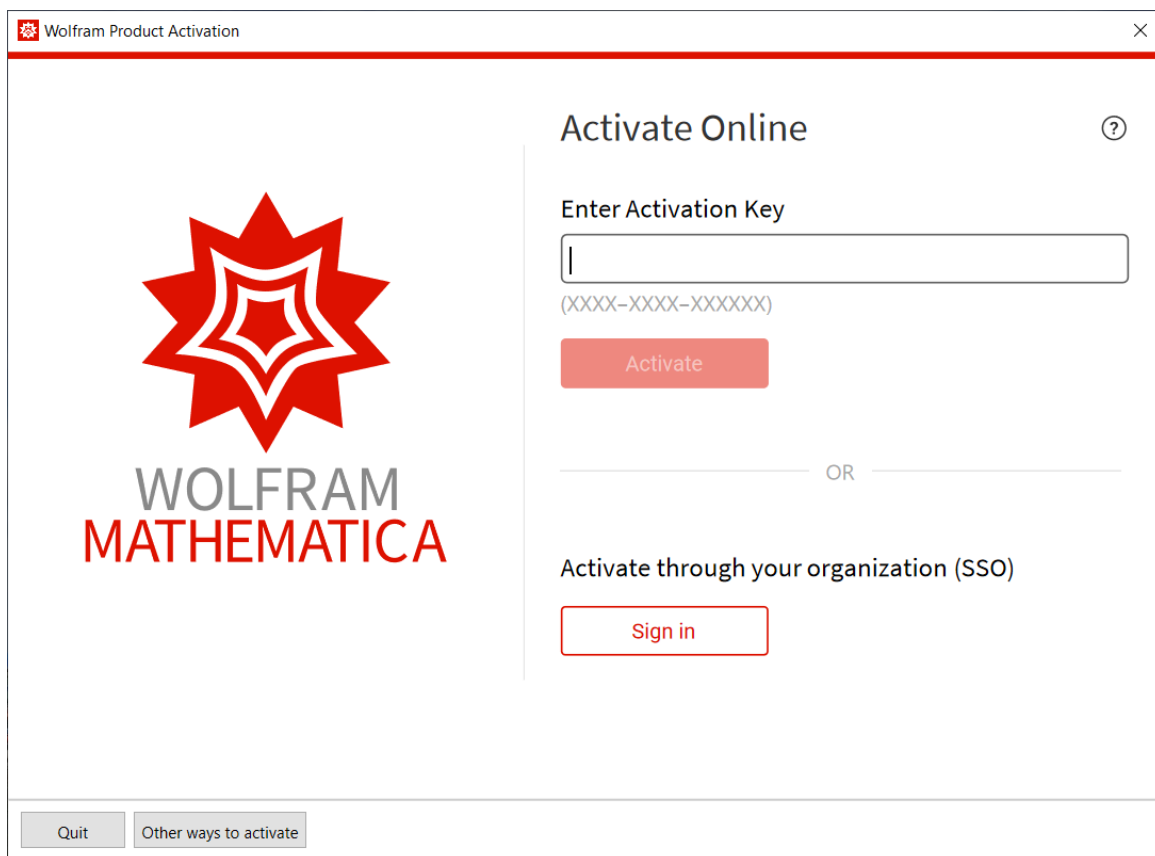

Click **Next**.

Click **Next**.

Click **Next**.

Click **Next**.

Click **Install** and wait for the installation to finish:

Click on **Finish**.

The installation is finished, the computer will be restarted.

SOFTWARE ACTIVATION

Double-click the icon on your computer's desktop:

Click on **Sign In**

A page is opened on your computer's default browser:

Sign In

Don't have a Wolfram ID? [Create one.](#)

Enter your **institutional username**.