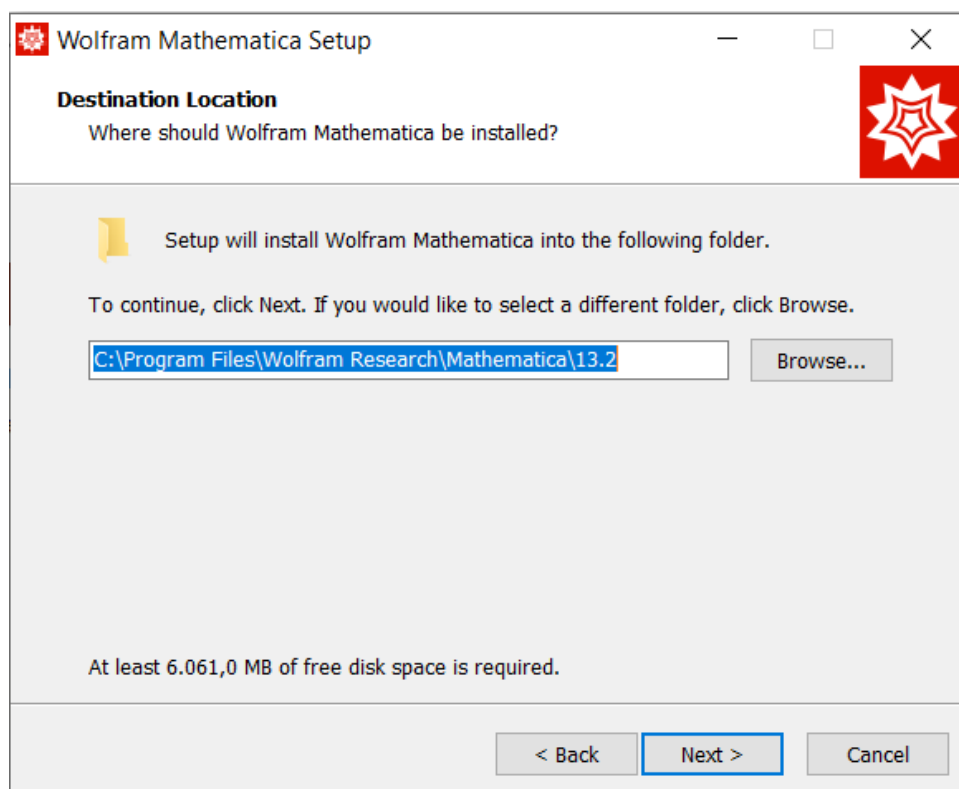

Click **Next**.