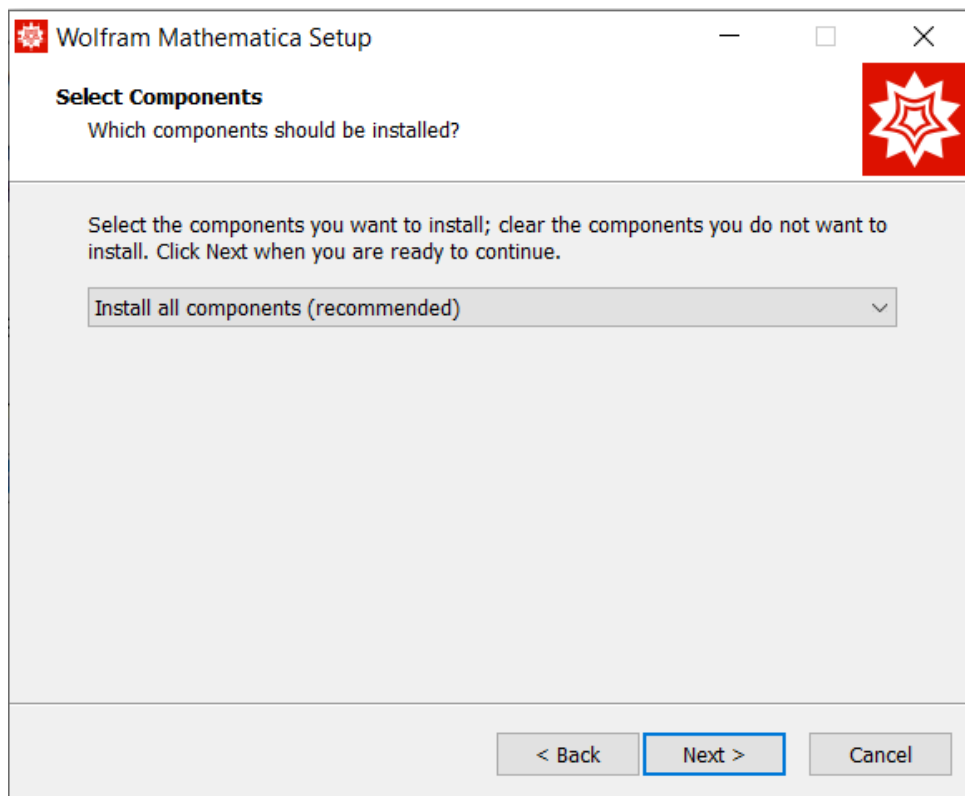

Click **Next**.

Click **Next**.

Click **Next**.

Click **Next**.

Click **Install** and wait for the installation to finish:

Click on **Finish**.

The installation is finished, the computer will be restarted.

SOFTWARE ACTIVATION